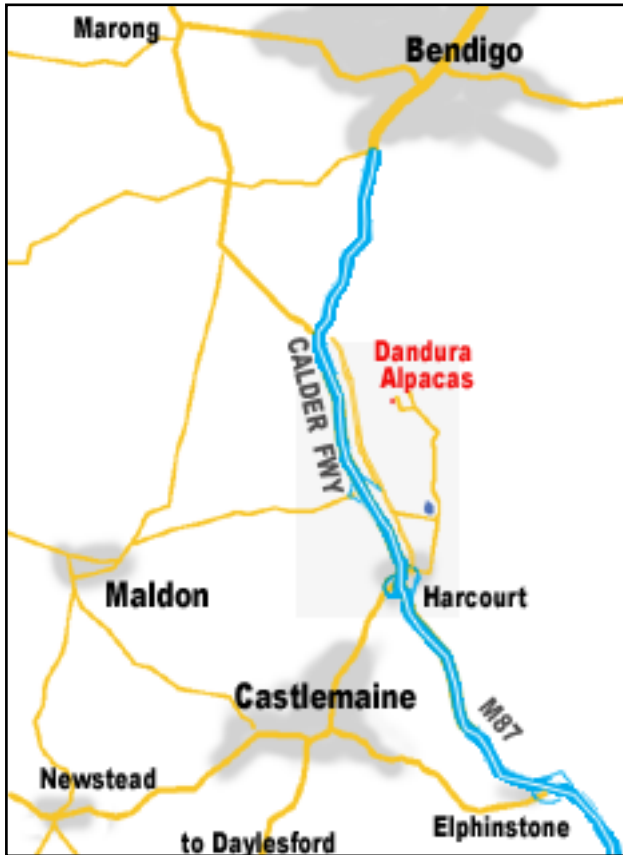

Area map

Jenny & Keith McKenry

Dandura
121 Fenton Drive
Harcourt North
Victoria 3453
Phone: 03 5439 6525
Mobile: 0428 479 050

Take the Harcourt North exit off the Calder Freeway. Follow the Jindarra Springs Winery sign, going along McIvor Rd for 3.7 km until it turns left at the reservoir into North Harcourt Road. Continue along this for 5 km.

There is another Jindarra sign near the top of a hill where the road veers right. Turn left here, past the letterboxes and along Ford Road.

About 600 metres after the dirt begins turn left into Fenton Drive. **Watch out for kangaroos.**

Follow Fenton Drive for 1.2 km, around the long right hand bend, until you reach the Dandura front gate on the left. Press the button to open the gate. (If you reach the winery you've gone 100 metres too far.)

Location map

2 km