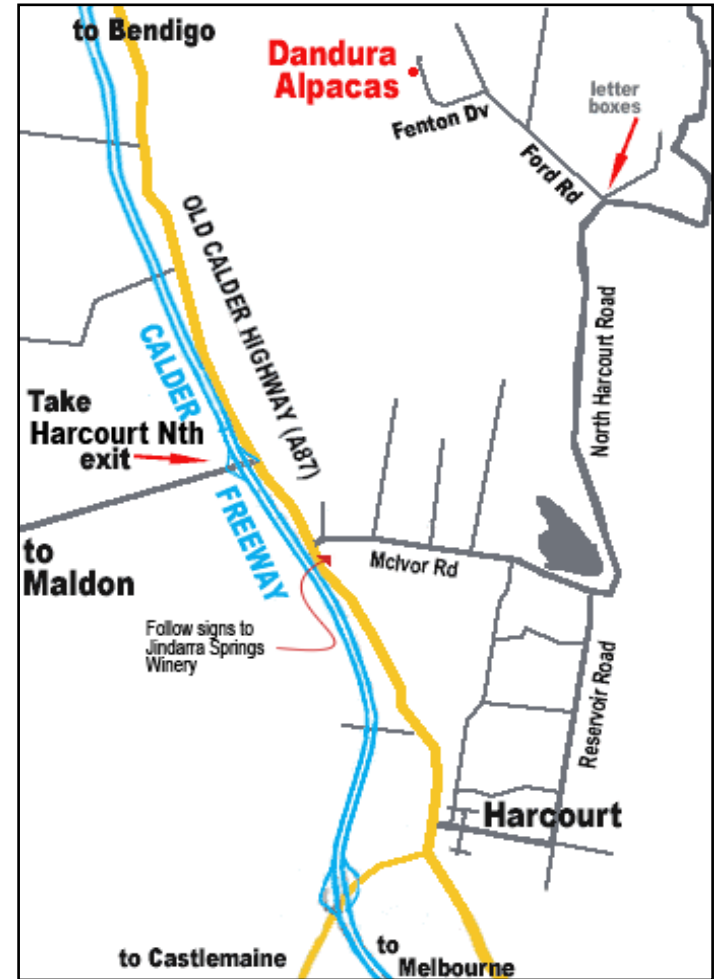

Area map

Jenny & Keith McKenry

Dandura
121 Fenton Drive
Harcourt North
Victoria 3453
Phone: 03 5439 6525
Mobile: 0428 479 050

Take the Harcourt North exit off the Calder Freeway. Follow the Jindarra Springs Winery sign, going along McIvor Rd for 3.7 km until it turns left at the reservoir into North Harcourt Road. Continue along this for 5 km.

There is another Jindarra sign near the top of a hill where the road veers right. Turn left here, past the letterboxes and along Ford Road.

About 600 metres after the dirt begins turn left into Fenton Drive. **Watch out for kangaroos.**

Follow Fenton Drive for 1.2 km, around the long right hand bend, until you reach the Dandura front gate on the left. Press the button to open the gate. (If you reach the winery you've gone 100 metres too far.)

Location map

2 km